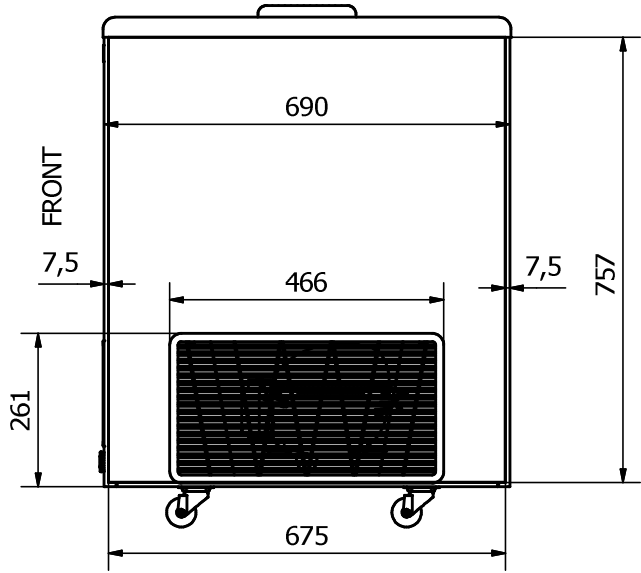

NOVA 61

FRONT: Sticker 1870 x 757 mm

RIGHT SIDE: Sticker 675 x 757 mm

BACK: Sticker 1870 x 757 mm

LEFT SIDE: Sticker 675 x 757 mm

Comments:

The FRONT and the BACK stickers will be taken around the corners by approx. 35 mm in each side
 The SIDE stickers will be mounted approx. 7,5 mm from the FRONT and 7,5 mm from the BACK

Designed by	Checked by	Approved by	Date	Date
Marina Pedersen				03-08-2020
Elcold Aps			Streamer measurements 4-sided, mm	
NOVA 61			Edition	Sheet
				1 / 1