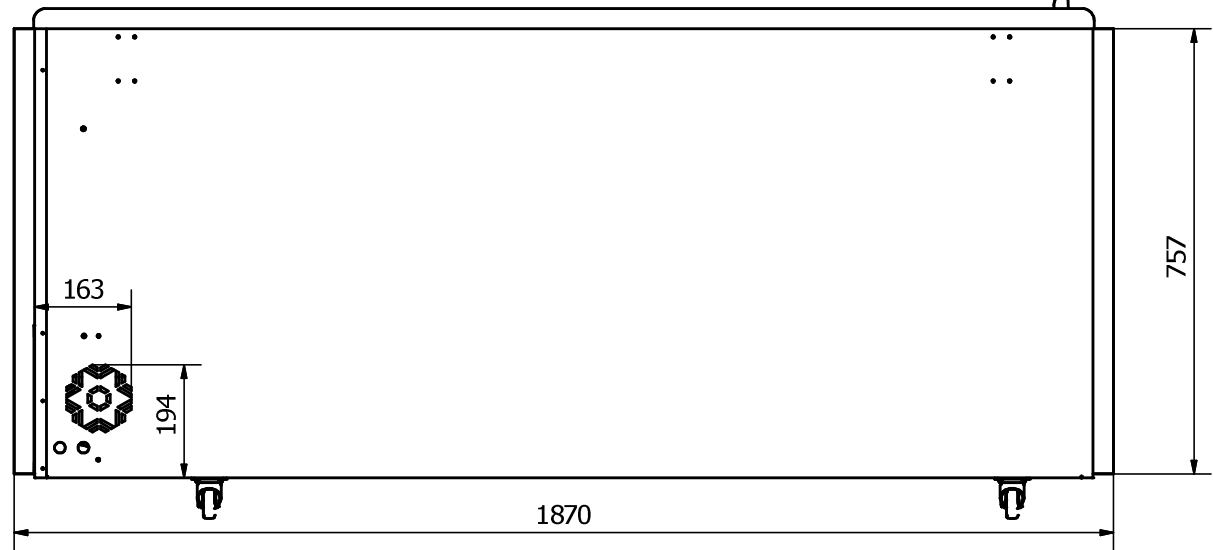

NOVA 61

FRONT: Sticker 1870 x 757 mm

RIGHT SIDE: Sticker 675 x 757 mm

BACK: Sticker 1870 x 757 mm

LEFT SIDE: Sticker 675 x 757 mm

Comments:

The FRONT and the BACK stickers will be taken around the corners by approx. 35 mm in each side
 The SIDE stickers will be mounted approx. 7,5 mm from the FRONT and 7,5 mm from the BACK

Designed by	Checked by	Approved by	Date	Date
Marina Pedersen				03-08-2020
Elcold Aps			Streamer measurements 4-sided, mm	
NOVA 61			Edition	Sheet
				1 / 1