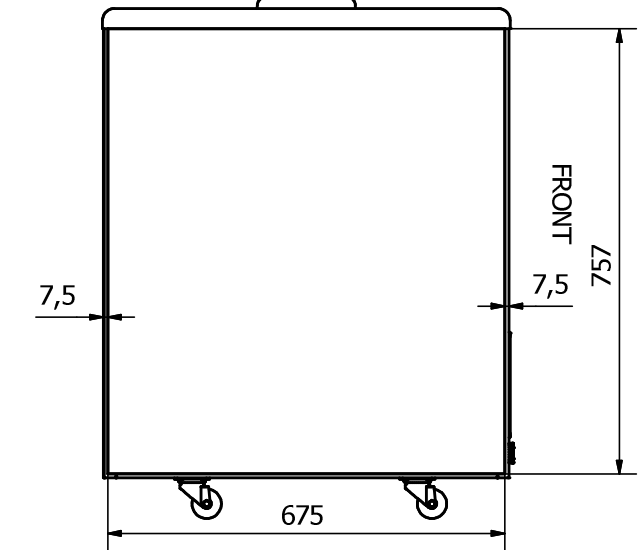

NOVA 61

FRONT: Sticker 1870 x 757 mm

RIGHT SIDE: Sticker 675 x 757 mm

BACK: Sticker 1870 x 757 mm

LEFT SIDE: Sticker 675 x 757 mm

Comments:

The FRONT and the BACK stickers will be taken around the corners by approx. 35 mm in each side
 The SIDE stickers will be mounted approx. 7,5 mm from the FRONT and 7,5 mm from the BACK

Designed by	Checked by	Approved by	Date	Date
Marina Pedersen				03-08-2020
Elcold Aps			Streamer measurements 4-sided, mm	
NOVA 61			Edition	Sheet
				1 / 1