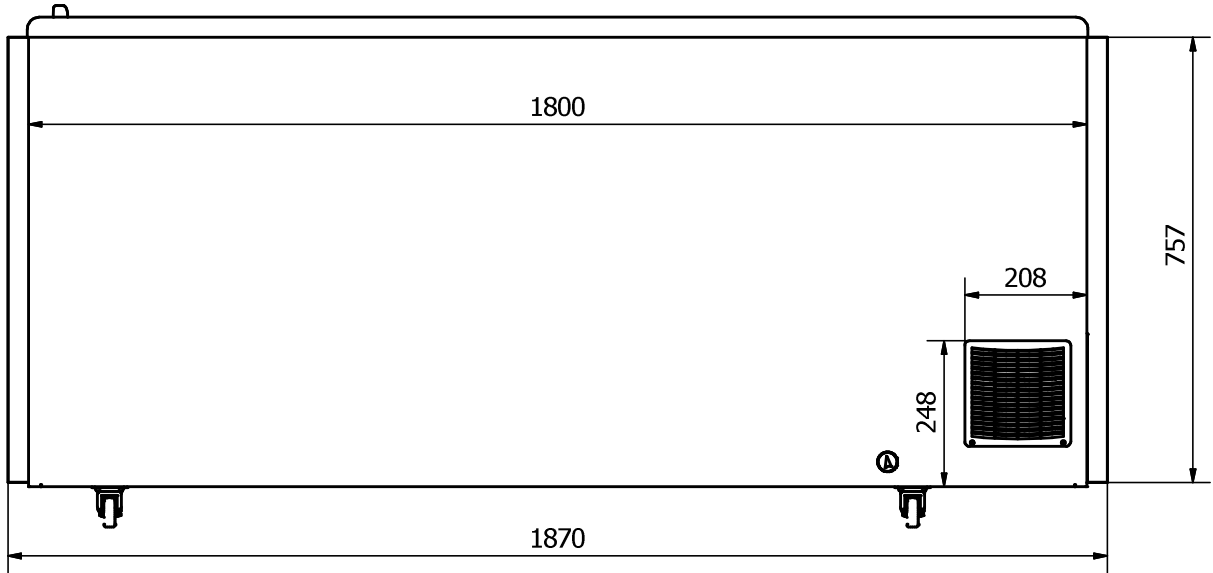

NOVA 61

FRONT: Sticker 1870 x 757 mm

RIGHT SIDE: Sticker 675 x 757 mm

BACK: Sticker 1870 x 757 mm

LEFT SIDE: Sticker 675 x 757 mm

Comments:

The FRONT and the BACK stickers will be taken around the corners by approx. 35 mm in each side
 The SIDE stickers will be mounted approx. 7,5 mm from the FRONT and 7,5 mm from the BACK

Designed by	Checked by	Approved by	Date	Date
Marina Pedersen				03-08-2020
Elcold Aps			Streamer measurements 4-sided, mm	
NOVA 61			Edition	Sheet
				1 / 1