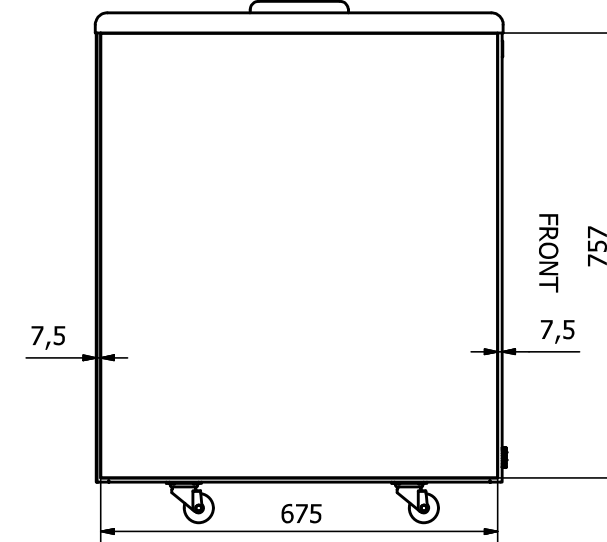

# NOVA 45

FRONT: Sticker 1410 x 757 mm

RIGHT SIDE: Sticker 675 x 757 mm

BACK: Sticker 1410 x 757 mm

LEFT SIDE: Sticker 675 x 757 mm

**Comments:**

The FRONT and the BACK stickers will be taken around the corners by approx. 35 mm in each side  
 The SIDE stickers will be mounted approx. 7,5 mm from the FRONT and 7,5 mm from the BACK

Designed by	Checked by	Approved by	Date	Date	
Marina Pedersen				03-08-2020	
Elcold Aps			Streamer measurements 4-sided, mm		
			STR N 45	Edition	Sheet
					1 / 1