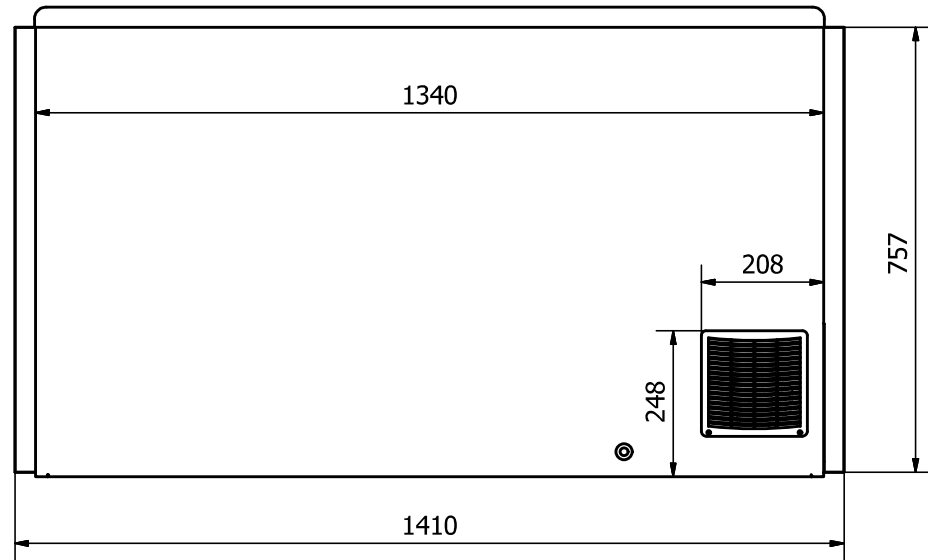

# NOVA 45

FRONT: Sticker 1410 x 757 mm

RIGHT SIDE: Sticker 675 x 757 mm

BACK: Sticker 1410 x 757 mm

LEFT SIDE: Sticker 675 x 757 mm

**Comments:**

The FRONT and the BACK stickers will be taken around the corners by approx. 35 mm in each side  
 The SIDE stickers will be mounted approx. 7,5 mm from the FRONT and 7,5 mm from the BACK

Designed by	Checked by	Approved by	Date	Date	
Marina Pedersen				03-08-2020	
Elcold Aps			Streamer measurements 4-sided, mm		
			STR N 45	Edition	Sheet
					1 / 1