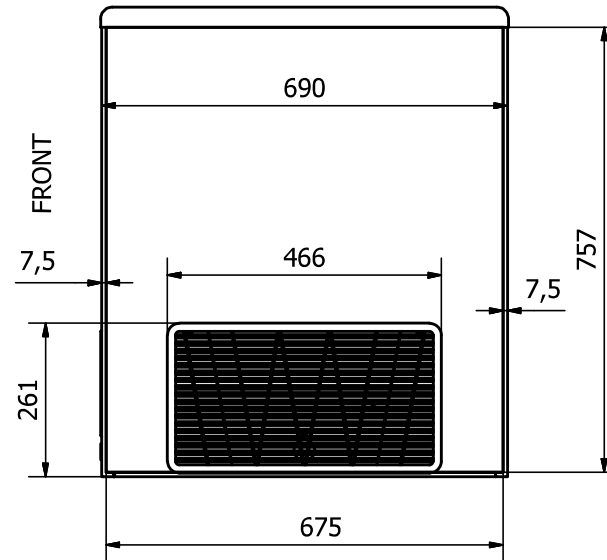

# NOVA 45

FRONT: Sticker 1410 x 757 mm

RIGHT SIDE: Sticker 675 x 757 mm

BACK: Sticker 1410 x 757 mm

LEFT SIDE: Sticker 675 x 757 mm

**Comments:**

The FRONT and the BACK stickers will be taken around the corners by approx. 35 mm in each side  
 The SIDE stickers will be mounted approx. 7,5 mm from the FRONT and 7,5 mm from the BACK

Designed by	Checked by	Approved by	Date	Date	
Marina Pedersen				03-08-2020	
Elcold Aps			Streamer measurements 4-sided, mm		
			STR N 45	Edition	Sheet
					1 / 1