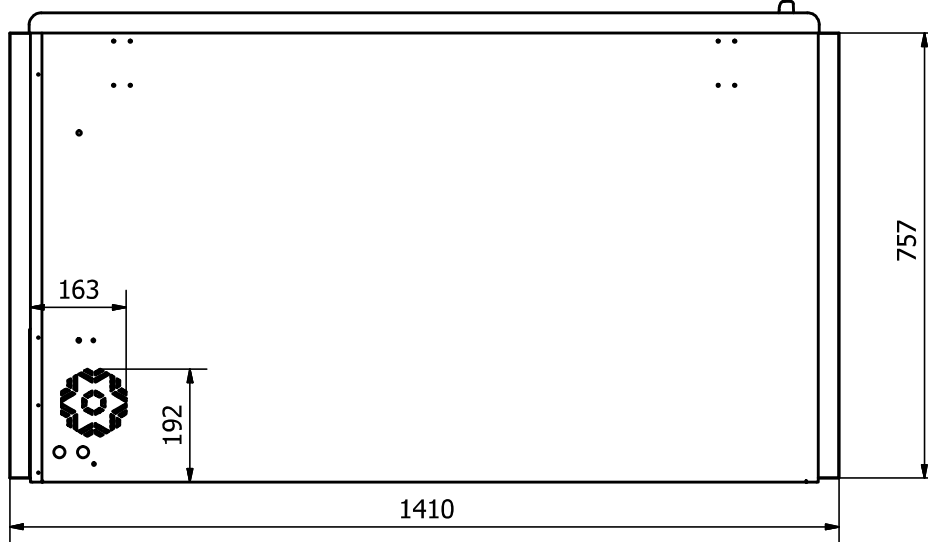

# NOVA 45

FRONT: Sticker 1410 x 757 mm

RIGHT SIDE: Sticker 675 x 757 mm

BACK: Sticker 1410 x 757 mm

LEFT SIDE: Sticker 675 x 757 mm

**Comments:**

The FRONT and the BACK stickers will be taken around the corners by approx. 35 mm in each side  
 The SIDE stickers will be mounted approx. 7,5 mm from the FRONT and 7,5 mm from the BACK

Designed by	Checked by	Approved by	Date	Date	
Marina Pedersen				03-08-2020	
Elcold Aps			Streamer measurements 4-sided, mm		
			STR N 45	Edition	Sheet
					1 / 1