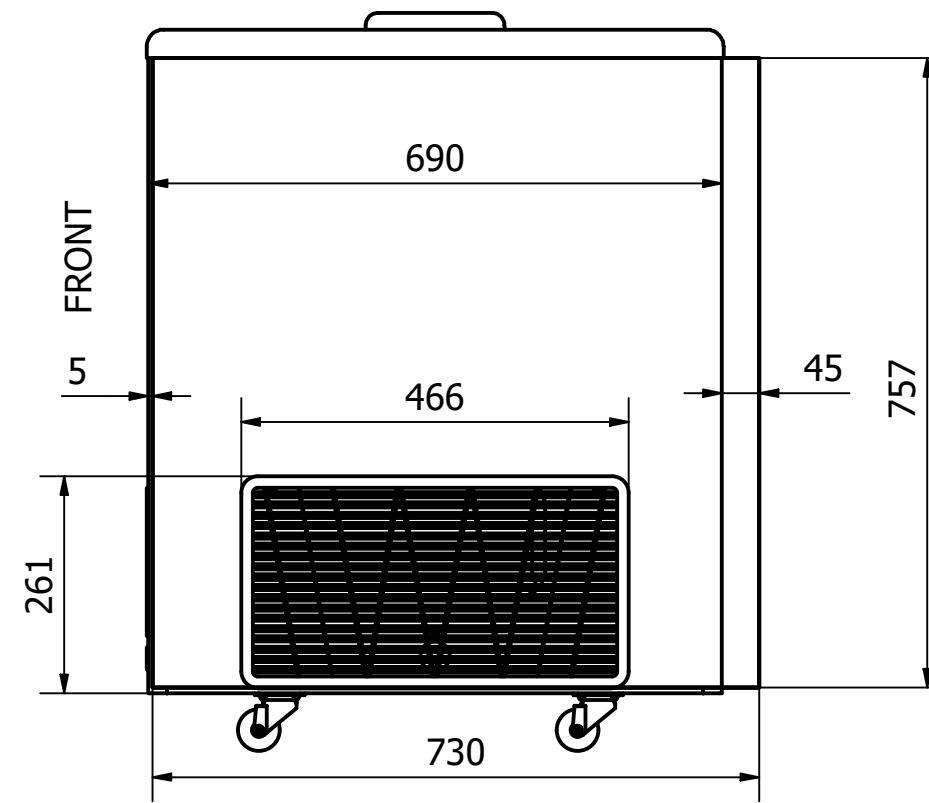

NOVA 35

FRONT: Sticker 1160 x 757 mm

RIGHT SIDE: Sticker 730 x 757 mm

LEFT SIDE: Sticker 730 x 757 mm

Comments:

The FRONT sticker will be taken around the corners by approx. 35 mm in each side
 The SIDE stickers will be mounted approx. 5 mm from the FRONT and will be taken around the BACK corner by approx. 45 mm

Designed by Marina Pedersen	Checked by	Approved by	Date	Date 03-08-2020
Elcold Aps			Streamer measurements 3-sided, mm	
			NOVA 35	Edition Sheet 1 / 1