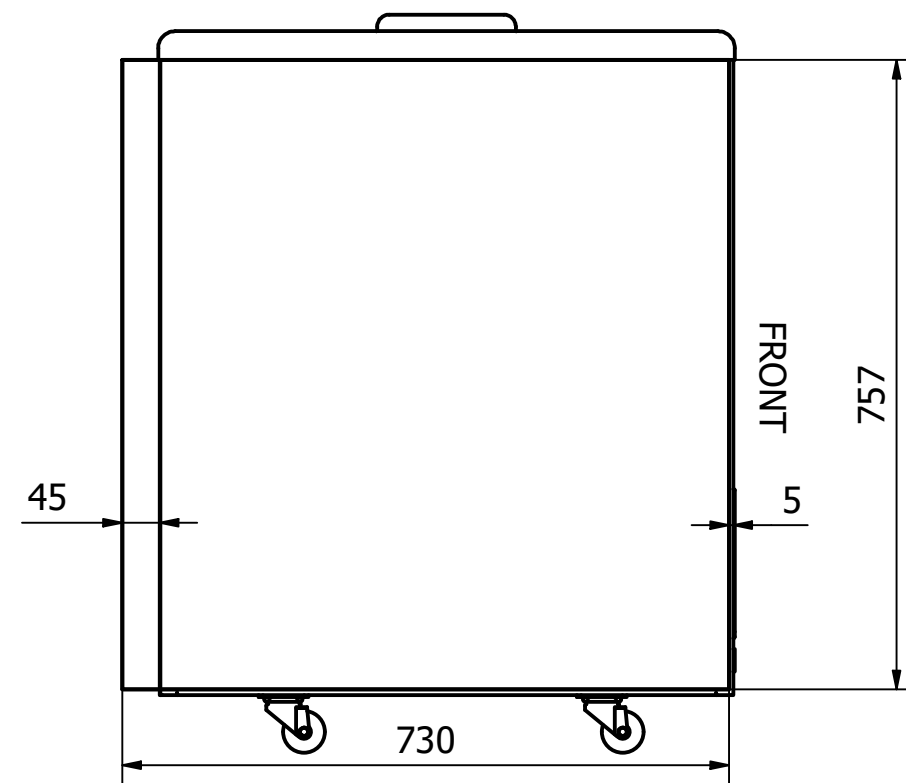

NOVA 35

FRONT: Sticker 1160 x 757 mm

RIGHT SIDE: Sticker 730 x 757 mm

LEFT SIDE: Sticker 730 x 757 mm

Comments:

The FRONT sticker will be taken around the corners by approx. 35 mm in each side
 The SIDE stickers will be mounted approx. 5 mm from the FRONT and will be taken around the BACK corner by approx. 45 mm

Designed by Marina Pedersen	Checked by	Approved by	Date	Date 03-08-2020
Elcold Aps			Streamer measurements 3-sided, mm	
			NOVA 35	Edition Sheet 1 / 1