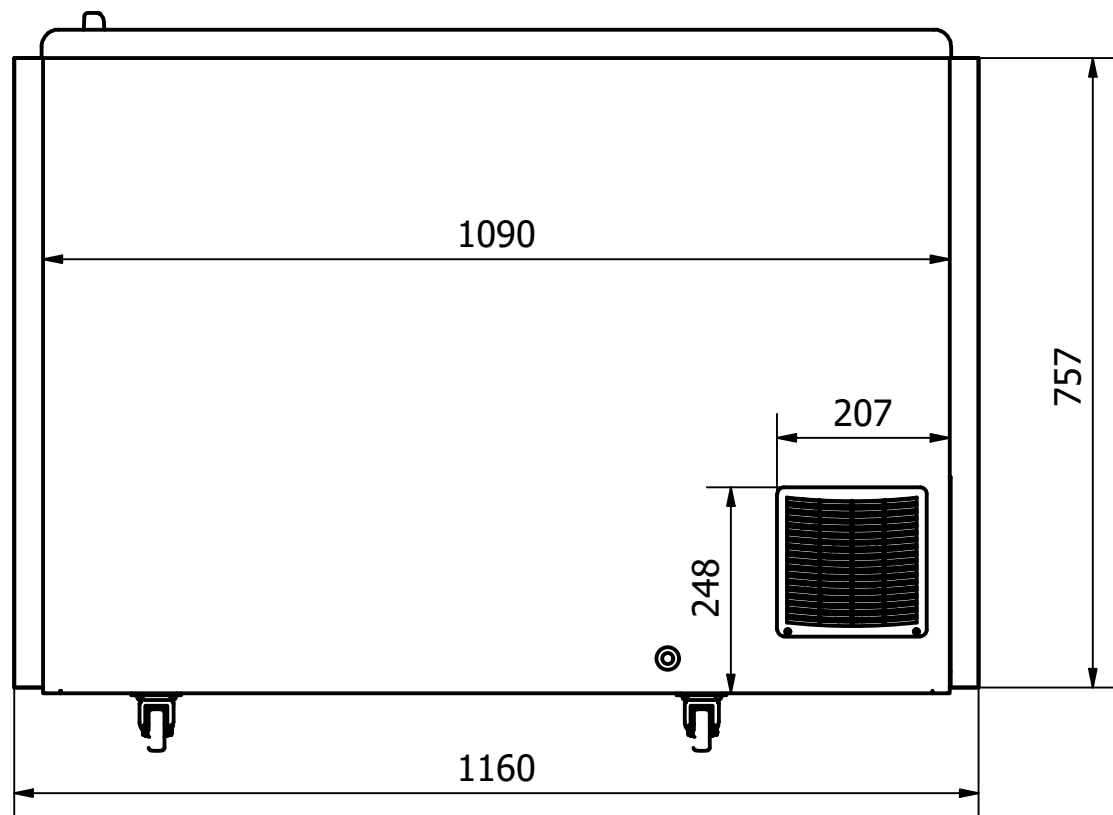

NOVA 35

FRONT: Sticker 1160 x 757 mm

RIGHT SIDE: Sticker 730 x 757 mm

LEFT SIDE: Sticker 730 x 757 mm

Comments:

The FRONT sticker will be taken around the corners by approx. 35 mm in each side
 The SIDE stickers will be mounted approx. 5 mm from the FRONT and will be taken around the BACK corner by approx. 45 mm

Designed by Marina Pedersen	Checked by	Approved by	Date	Date 03-08-2020
Elcold Aps			Streamer measurements 3-sided, mm	
			NOVA 35	Edition Sheet 1 / 1