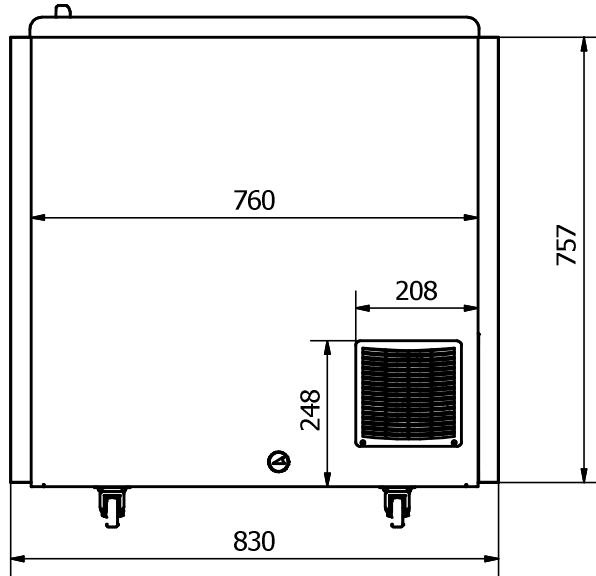

NOVA 22

FRONT: Sticker 830 x 757 mm

RIGHT SIDE: Sticker 730 x 757 mm

LEFT SIDE: Sticker 730 x 757 mm

Comments:

The FRONT sticker will be taken around the corners by approx. 35 mm in each side
 The SIDE stickers will be mounted approx. 5 mm from the FRONT and will be taken around the BACK corner by approx. 45 mm

Designed by	Checked by	Approved by	Date	Date	
Marina Pedersen				03-08-2020	
Elcold Aps			Streamer measurements 3-sided, mm		
			NOVA 22	Edition	Sheet
					1 / 1