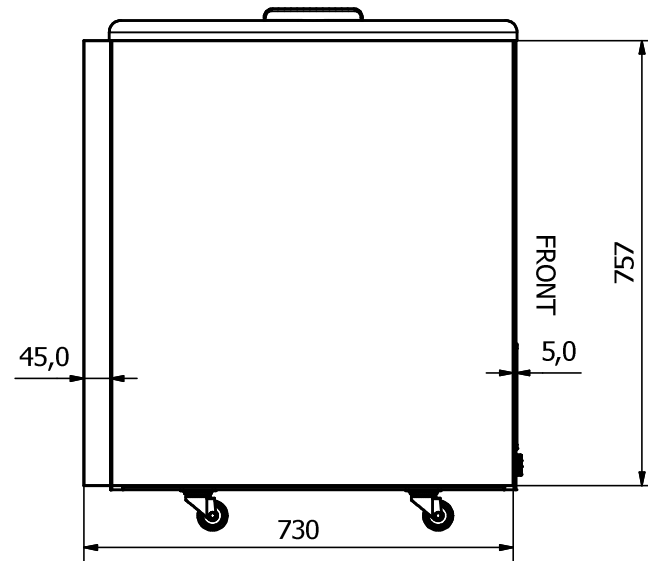

NOVA 22

FRONT: Sticker 830 x 757 mm

RIGHT SIDE: Sticker 730 x 757 mm

LEFT SIDE: Sticker 730 x 757 mm

Comments:

The FRONT sticker will be taken around the corners by approx. 35 mm in each side
 The SIDE stickers will be mounted approx. 5 mm from the FRONT and will be taken around the BACK corner by approx. 45 mm

Designed by	Checked by	Approved by	Date	Date	
Marina Pedersen				03-08-2020	
Elcold Aps			Streamer measurements 3-sided, mm		
			NOVA 22	Edition	Sheet
					1 / 1