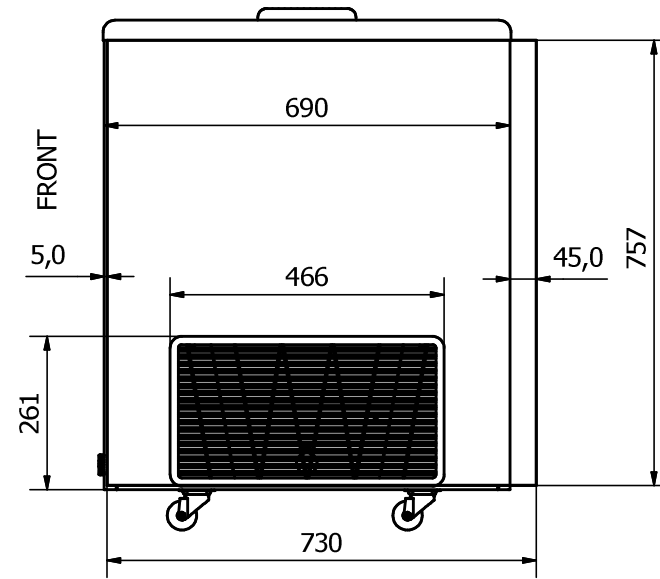

NOVA 22

FRONT: Sticker 830 x 757 mm

RIGHT SIDE: Sticker 730 x 757 mm

LEFT SIDE: Sticker 730 x 757 mm

Comments:

The FRONT sticker will be taken around the corners by approx. 35 mm in each side
 The SIDE stickers will be mounted approx. 5 mm from the FRONT and will be taken around the BACK corner by approx. 45 mm

Designed by	Checked by	Approved by	Date	Date	
Marina Pedersen				03-08-2020	
Elcold Aps			Streamer measurements 3-sided, mm		
			NOVA 22	Edition	Sheet
					1 / 1